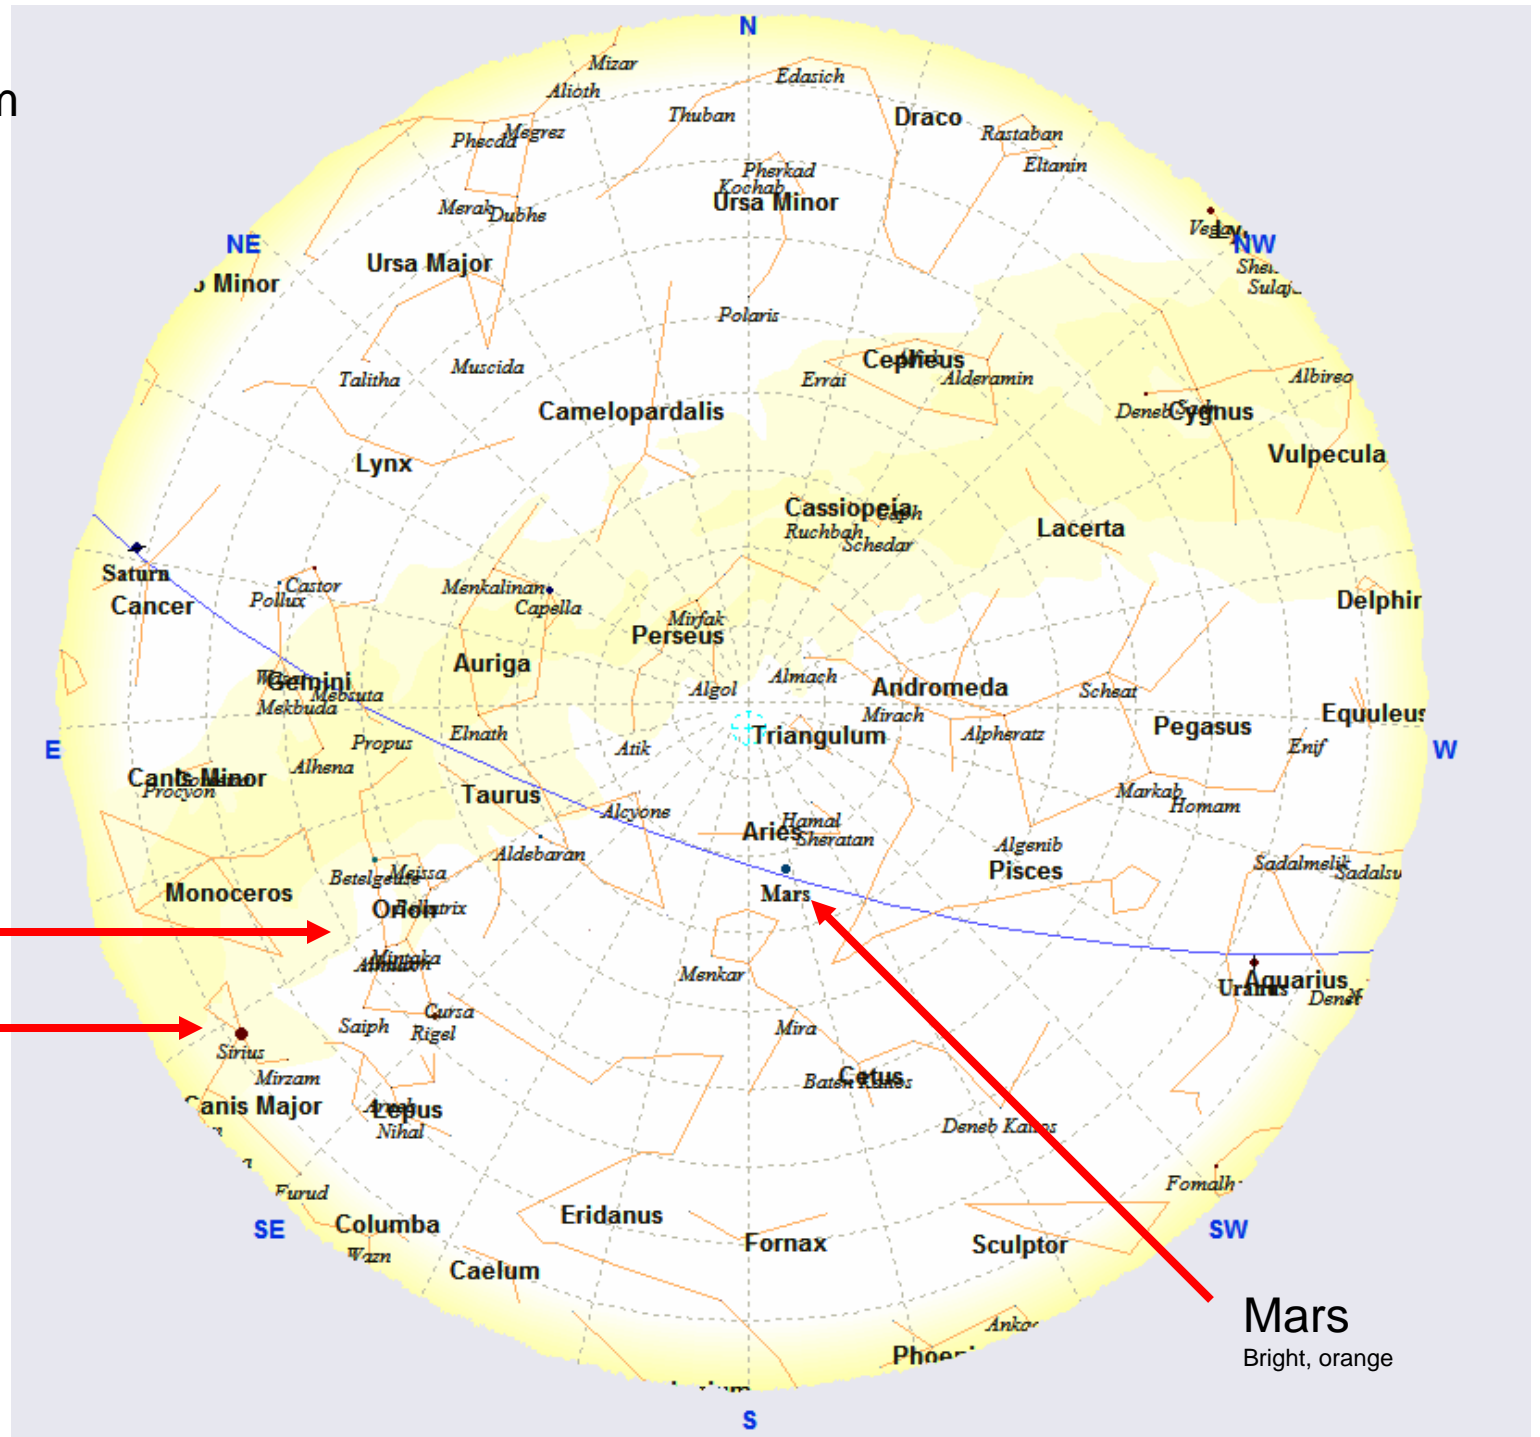

The Sky at 10 pm  
Saturday Dec 3  
Santa Cruz, CA

**Belt of Orion**  
Points toward Sirius

**Sirius**  
Brightest star

**Mars**  
Bright, orange